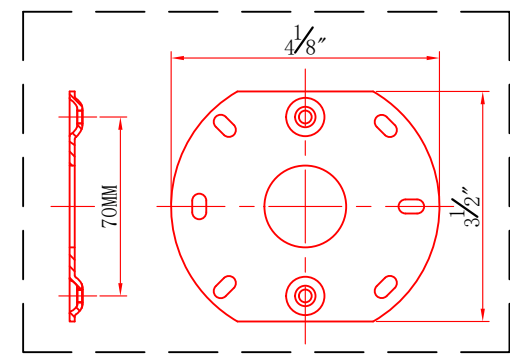

FINISH	GLASS
CH	WHITE OPAL ETCHED

FE VS19702

SHEET:	SIZE	REV.	MURRAY FEISS IMPORT LLC	© 2010 COPYRIGHT
1 OF 1	E			

DRAWN/ REVISED:  
ZR 10/13/14  
ZR 05/16/15

HEIGHT: 10 1/8"	LAMPING:	FINISHES:	STYLE #:
WIDTH: 14"	<b>(2)MAX 40W G9</b>	-CH	FE VS19702
EXTENSION: 6 1/4"	INSTRUCTION SHEETS:	INTRO. DATE:	DRAWING #:
MOUNT TO TOP: 6 1/2"		JAN. 2012	RV003/2-B
BACK PLATE: L5 3/4" W4 5/8" D1 1/8"		DESIGN BY:	VENDOR:
SHADE: SQ4 1/2" #H4 7/8"			ZR
SHADE TYPE:			
MATERIAL: STEEL, GLASS			